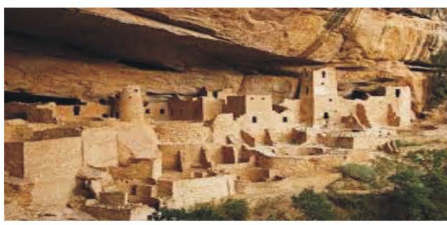

# SENIOR TRIP 2020 ADVENTURE

A+ Rating  
Since 1999

Searching for the Best Senior Class Trip?

Cliff Dwellings - White Water Rafting - Mountain Bike Park  
Old Fashion Hayrack Rides & BonFire & Roasts - BBQs

# NEW MEXICO

**Rocky Mountains Adventure**  
**\$639\***  
Early Rate -Per Person(PP)  
**4 Exciting High-Energy Days**

- All Inclusive Package With Lodging / Events / Meals:**
- ++3 Nights Deluxe Condominiums w/ Full Kitchens / Living Rooms & Fireplaces at Angel Fire Ski Area
  - ++Out Door Welcome BBQ Chicken Dinner - With DJ / Dance at Ski Area's Base by Pool
  - ++ Breakfast Pak Each Morning at Condos !!
  - ++White Water Rafting on the Beautiful Rio Grande w/ Certified River Guides, Safety Equip, Stream Side Lunch Professional Photo Services on River Available
  - ++Explore Taos Cliff Dwellings w/ Cultural Tour
  - ++ GREAT 4 - Course Mexican Dinner in Taos
  - ++Shopping Time in "Taos" & "Red River"
  - ++Wristbands COOL "Mountain Bike Riding" Inc. all Safety Equipment / Lesson & Ski Lifts Ride UP the Mountain--Then BIKES DOWN !!
  - ++ Catered Mountain Side Picnic Lunch
  - ++ Old Fashion Hay Rack with/ Bon Fire & a Truly Gourmet OutDoor Burger Bash
  - ++Non-Scheduled Time to Swim, Shop & Play
  - ++All Meals Include Taxes & Gratuity
  - ++All Taxes and Maid Services
- ATTN: End of 3 Night-4 Day Mountain Package Only Offered Mid May to Mid June