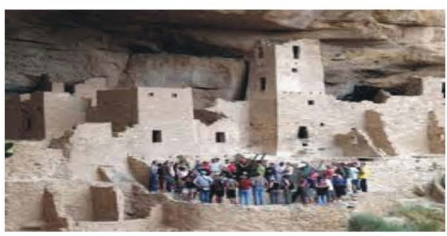

# SENIOR TRIP 2020 ADVENTURE

A+ Rating  
Since 1999

Searching for the Best Senior Class Trip?

Cliff Dwellings - White Water Rafting - Mountain Bike Park  
Old Fashion Hayrack Rides & BonFire & Roasts - BBQs

# NEW MEXICO

**Rocky Mountains Adventure**  
**\$639\***  
Early Rate -Per Person(PP)  
**4 Exciting High-Energy Days**

- All Inclusive Package With Lodging / Events / Meals:**
- ++3 Nights Deluxe Condominiums w/ Full Kitchens / Living Rooms & Fireplaces at Angel Fire Ski Area
  - ++Out Door Welcome BBQ Chicken Dinner - With DJ / Dance at Ski Area's Base by Pool
  - ++ Breakfast Pak Each Morning at Condos !!
  - ++White Water Rafting on the Beautiful Rio Grande w/ Certified River Guides, Safety Equip, Stream Side Lunch Professional Photo Services on River Available
  - ++Explore Taos Cliff Dwellings w/ Cultural Tour
  - ++ GREAT 4 - Course Mexican Dinner in Taos
  - ++Shopping Time in "Taos" & "Red River"
  - ++Wristbands COOL "Mountain Bike Riding" Inc. all Safety Equipment / Lesson & Ski Lifts Ride UP the Mountain--Then BIKES DOWN !!
  - ++ Catered Mountain Side Picnic Lunch
  - ++ Old Fashion Hay Rack with/ Bon Fire & a Truly Gourmet OutDoor Burger Bash
  - ++Non-Scheduled Time to Swim, Shop & Play
  - ++All Meals Include Taxes & Gratuity
  - ++All Taxes and Maid Services
- ATTN: End of 3 Night-4 Day Mountain Package Only Offered Mid May to Mid June