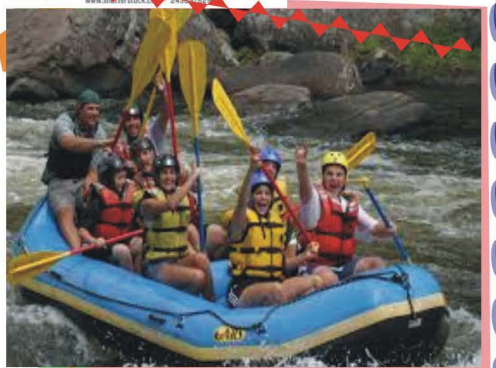

Lifetime Memories

High Altitude Fun & Sun

Early Booking Student Payment Plan

Flexible To Students & Sponsors Needs
$65 to $130 PP First Payment at Start of Senior Year
Then Payments in NOV'19 & JAN'20--- Final Balance Due APR '20
(Sept 12th Postmark for 1st Deposit at These Early Rates)

*$9. Per Person Resort Facility / River Fee billed with last payment.

www.BeachBreaks.com

Customize Your Senior Class Adventure TODAY !!

Student - Parents - Teachers
Call For Your "Personalized" Group Info Pak
Call Today!! 1-800-328-7513

Leaders May Also e-mail Travel Requests w/ Group Details to Kirk@BeachBreaks.com
Please Place "Group Request" in Subject Area

Recommended Option:
**R.T. Motor Coach from Your School's Campus OR
**Group Discount R.T. Air & Event Transfers