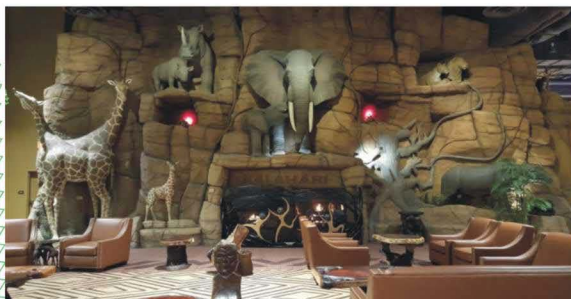

## Kalahari's Action Resort

America's Most Unbelievable Cool Resort !!

**\$399\***

Per Person - Early Booking  
\* Pricing Subject To Change Until Group is Deposited

Student Inclusive  
3 Full High-Energy Days with Back to Back Fun Activities

All Interior Corridors from Rooms to Water Park to your own 100,000 Sq Feet of Rides & Interactive Gaming. Ropes Course, Climbing Wall, Lazer Tag, GREAT Go-Karts, Mini-Golf, Awesome Revolution 360, Full Swing Golf Simulator with a High Definition Screen, NEW XD Dark Ride 5-D Theate, NASCAR Simulator or be a Hero at your own Sport (Base ball, Soccer & Football) High - Tech Simulator. Rooms Have Queen Bedding, WiFi, 32 in Flat Screen Tvs , micro, fridge -all Very Nice, Clean & Perfect Rooms - For Groups ---BOOK EARLY !!

One of Kalahari's Lobby / Public Areas