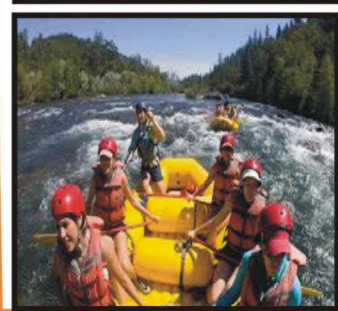

**Alpine Slide &
White Water Rafting
ARE
Reality
Adventures**

**Student Leaders /
Group Leaders / Teachers**

**Get Your Free "Personalized"
Student Group Info Pak**

Contact US ASAP

We Guarantee To Match Or Beat Any Reputable Competitor With Exact Packaging By 10%

Student Adventure Travel, llc
BeachBreaks.com
800-328-7513
Info@BeachBreaks.com

Searching For The BEST Class Trip???

Package Inclusions:

- ** 2 Nights Centrally Located Group Hotel..... E.L.'s Riverside Pigeon Forge Highly Rated & Fun Hotel !! Groups Can Enjoy the Large Stream Side Gazebo with Fire Place
- 2 Full Hot Buffet Breakfasts at Hotel
- ** Dinner at The Hard Rock Café Shopping / Exploring /Fun at New Famous Mall "The Island" Group's Can Add A "Ride Package"
- ** Evening at Dolly's Stampede With an Unbelievable Dinner & Show ** Time for shopping/exploring in Pigeon Forge & Gatlinburg
- ** Day Pass & Lunch to Dollywood Amusement Park Featuring Some of America's Best Roller Coasters
- ** Including Student Lunch Vouchers

* **Awesome White Water Rafting**
Certified and Licenced Guides
Excellent Experience
StreamSide Lunch Included !!

** Super FUN -- Mountain Day Swiss "Sky Tram" R.T. Tickets Including Unlimited "Alpine Slide" Students FAVORITE Activity... .. Also Mountain Side Olympic Size Ice Area for Ice Skating including Skates. People Maze-Water Rides-Shopping & More

Ripley's Aquarium - Amazing Moving WalkWay under Glass Shark Tank!!
One of BEST Aquariums in the USA

** All meals include taxes & gratuity
** All taxes and maid services
End of Package Inclusions

Group Options:

- ++ Group Travel & Trip Medical Protection Plans (Insurance Must be Purchased at Time of 1st Deposit) Cost of Insurance can be paid from 1st deposit if requested
- ++ NASCAR Speed Park
- ++ Exchange Dolly's Stampede for Star of Knoxville MoonLight Dinner / DJ Cruise
- ++ Wonder Works ++ Titanic Experience
- ++ Add An Extra Day & Night !!!
- ++ Round Trip Deluxe Motor-Coach - Your HS Campus to Resort Plus all Events & Activities Transfers.